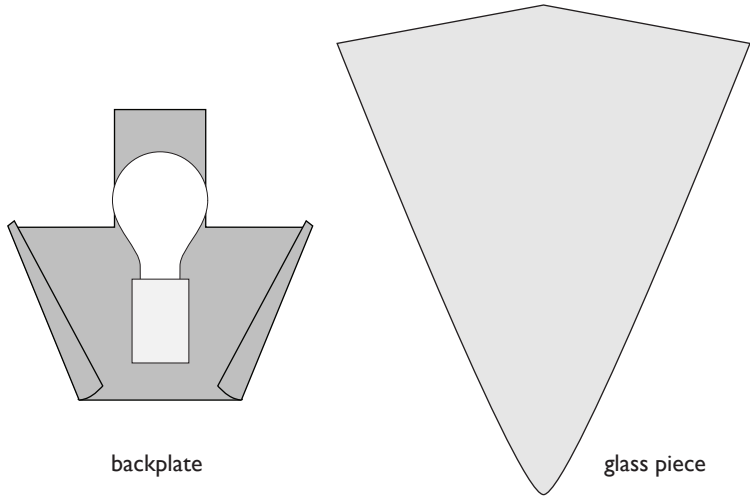

SPECIFICATIONS: WALL SCONCES (V-SCONCE):

ITEM NUMBERS:

V-Sconce

- AC2402.31 Glacier Glass
- AC2406.67 Twilight Glass
- AC2413.67 Lava Cienega
- AC2414.67 Cienega Ether
- AC2415.67 Cienega Fireworks
- AC2421.67 Burnished Fossil
- AC2422.67 Fallen Leaves
- AC2431.67 Copper Mesh

NOTES: The V-Sconce features a folded glass piece supported by a metal backplate. All parts are included for installation to standard J-Box. The fixture takes a single standard or smaller light bulb up to 60W. See "V-Sconce Installation Instructions" for more information.

ALCHEMY
GLASS & LIGHT
www.alchemyglass.com