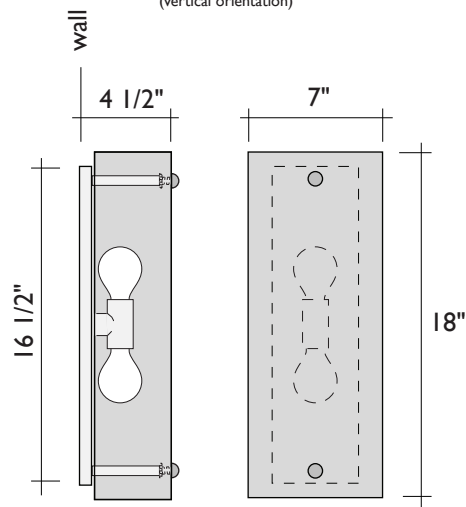

# SPECIFICATIONS: WALL SCONCES (BATH ROLLS):

## 18" BATH ROLL

plan views  
(vertical orientation)

side view  
cutaway

front view

## 24" BATH ROLL

side view  
cutaway

front view

## 36" BATH ROLL

side view  
cutaway

front view