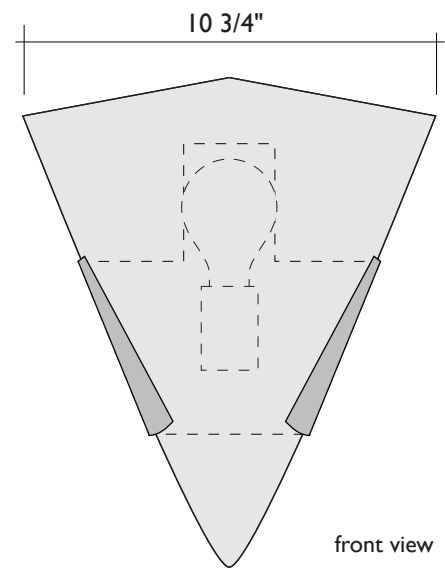

SPECIFICATIONS: WALL SCONCES (V-SCONCE):

ITEM NUMBERS:

V-Sconce

- AC2402.31 Glacier Glass
- AC2406.67 Twilight Glass
- AC2413.67 Lava Cienega
- AC2414.67 Cienega Ether
- AC2415.67 Cienega Fireworks
- AC2421.67 Burnished Fossil
- AC2422.67 Fallen Leaves
- AC2431.67 Copper Mesh

NOTES: The V-Sconce features a folded glass piece supported by a metal backplate. All parts are included for installation to standard J-Box. The fixture takes a single standard or smaller light bulb up to 60W. See "V-Sconce Installation Instructions" for more information.

ALCHEMY
GLASS & LIGHT
www.alchemyglass.com