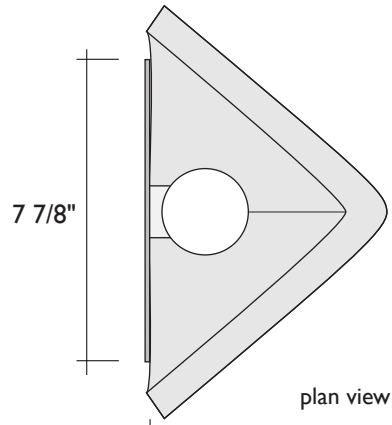

SPECIFICATIONS: WALL SCONCES (V-SCONCE):

ITEM NUMBERS:

V-Sconce

- AC2402.31 Glacier Glass
- AC2406.67 Twilight Glass
- AC2413.67 Lava Cienega
- AC2414.67 Cienega Ether
- AC2415.67 Cienega Fireworks
- AC2421.67 Burnished Fossil
- AC2422.67 Fallen Leaves
- AC2431.67 Copper Mesh

NOTES: The V-Sconce features a folded glass piece supported by a metal backplate. All parts are included for installation to standard J-Box. The fixture takes a single standard or smaller light bulb up to 60W. See "V-Sconce Installation Instructions" for more information.

ALCHEMY
GLASS & LIGHT
www.alchemyglass.com