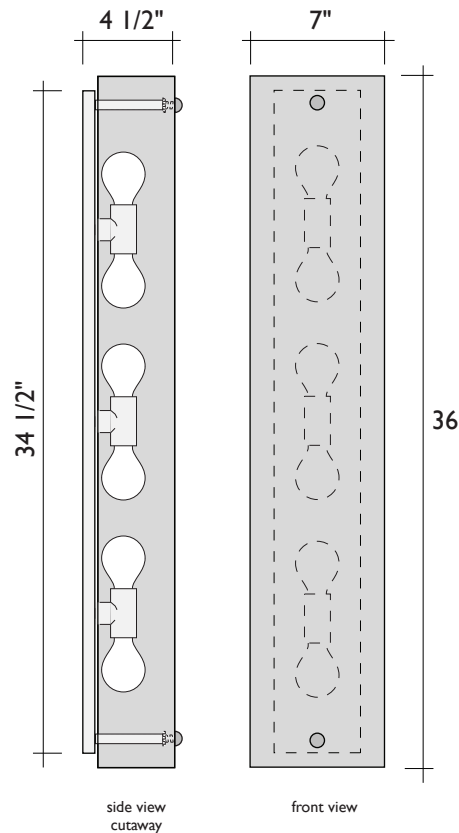

## 18" BATH ROLL

plan views  
(vertical orientation)

side view  
cutaway

front view

## 24" BATH ROLL

side view  
cutaway

front view

## 36" BATH ROLL

side view  
cutaway

front view

**NOTES:** Bath Roll wall sconces are available in 18", 24" and 36" lengths. Backplate is brushed stainless steel. The glass half-cylinder attaches to stainless steel posts and is secured with brass half balls (finished with a bronze patina). These fixtures can be mounted both vertically and horizontally. All parts are included for installation to standard J-Box. Fixtures takes 2, 4 or 6 standard or smaller light bulbs up to 60W each. See "Bath Roll Installation Instructions" for more information.