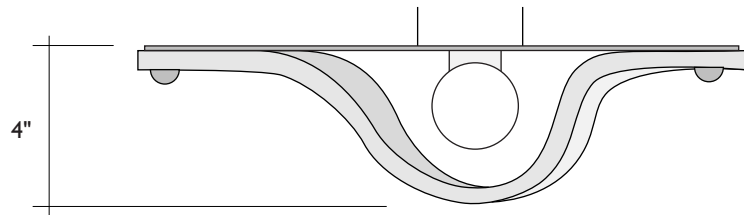

SPECIFICATIONS: WALL SCONCES (WAVE SCONCE):

ITEM NUMBERS:

V-Sconce
(Left)

AC2513.67

Lava Cienega

AC2514.67

Cienega Ether

AC2515.67

Cienega Fireworks

AC2521.67

Burnished Fossil

AC2522.67

Fallen Leaves

AC2531.67

Copper Mesh

V-Sconce
(Right)

AC2613.67

Lava Cienega

AC2614.67

Cienega Ether

AC2615.67

Cienega Fireworks

AC2621.67

Burnished Fossil

AC2622.67

Fallen Leaves

AC2631.67

Copper Mesh

NOTES: The Wave sconce features an abstractly shaped glass piece supported by a metal backplate. All parts are included for installation to standard J-Box. The fixture takes 2 standard light bulbs up to 60W each. The Wave sconce can be ordered facing either right or left (left-facing is shown above). See "Wave Sconce Installation Instructions" for more information.

ALCHEMY
GLASS & LIGHT
www.alchemyglass.com