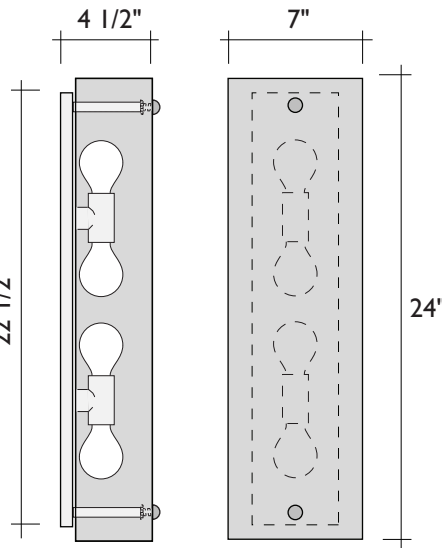

# SPECIFICATIONS: WALL SCONCES (BATH ROLLS):

## 18" BATH ROLL

plan views  
(vertical orientation)

side view  
cutaway

front view

## 24" BATH ROLL

side view  
cutaway

front view

## 36" BATH ROLL

side view  
cutaway

front view