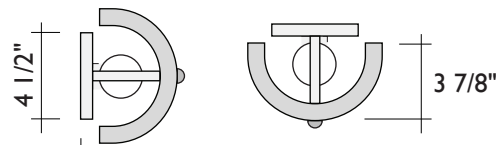

## 18" BATH ROLL

plan views  
(vertical orientation)

side view  
cutaway

front view

## 24" BATH ROLL

side view  
cutaway

front view

## 36" BATH ROLL

side view  
cutaway

front view