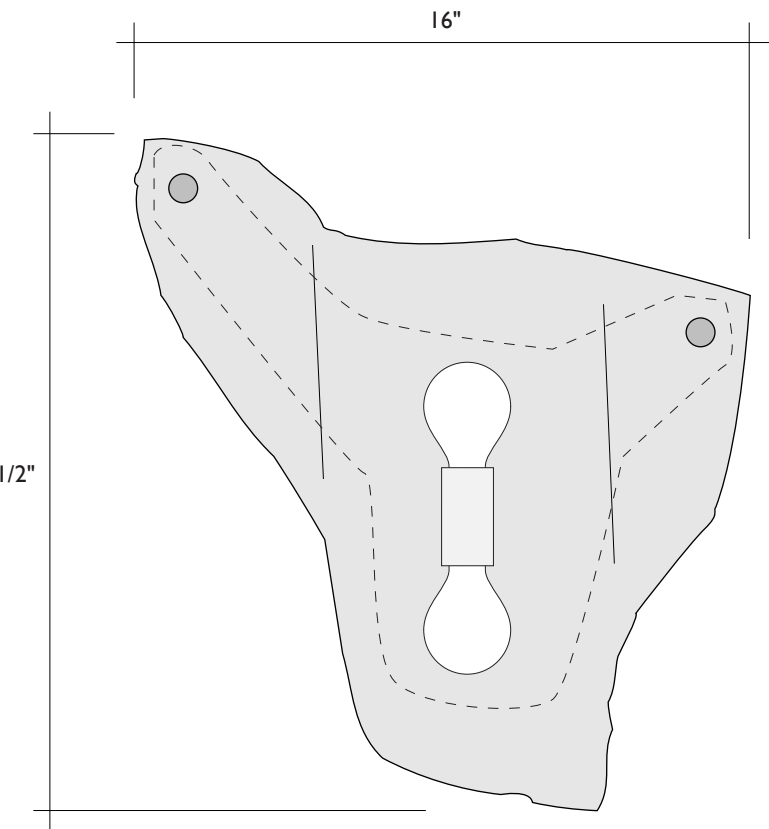

SPECIFICATIONS: WALL SCONCES (WAVE SCONCE):

ITEM NUMBERS:

V-Sconce
(Left)

AC2513.67

Lava Cienega

AC2514.67

Cienega Ether

AC2515.67

Cienega Fireworks

AC2521.67

Burnished Fossil

AC2522.67

Fallen Leaves

AC2531.67

Copper Mesh

V-Sconce
(Right)

AC2613.67

Lava Cienega

AC2614.67

Cienega Ether

AC2615.67

Cienega Fireworks

AC2621.67

Burnished Fossil

AC2622.67

Fallen Leaves

AC2631.67

Copper Mesh

NOTES: The Wave sconce features an abstractly shaped glass piece supported by a metal backplate. All parts are included for installation to standard J-Box. The fixture takes 2 standard light bulbs up to 60W each. The Wave sconce can be ordered facing either right or left (left-facing is shown above). See "Wave Sconce Installation Instructions" for more information.

ALCHEMY
GLASS & LIGHT
www.alchemyglass.com