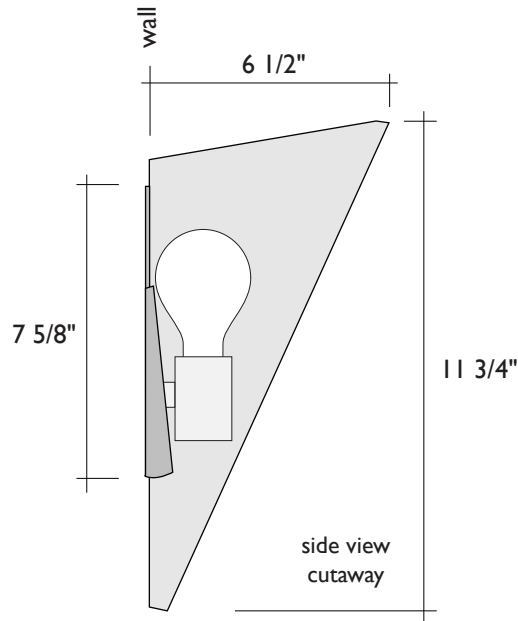

SPECIFICATIONS: WALL SCONCES (V-SCONCE):

ITEM NUMBERS:

V-Sconce

- AC2402.31 Glacier Glass
- AC2406.67 Twilight Glass
- AC2413.67 Lava Cienega
- AC2414.67 Cienega Ether
- AC2415.67 Cienega Fireworks
- AC2421.67 Burnished Fossil
- AC2422.67 Fallen Leaves
- AC2431.67 Copper Mesh

NOTES: The V-Sconce features a folded glass piece supported by a metal backplate. All parts are included for installation to standard J-Box. The fixture takes a single standard or smaller light bulb up to 60W. See "V-Sconce Installation Instructions" for more information.

ALCHEMY
GLASS & LIGHT
www.alchemyglass.com