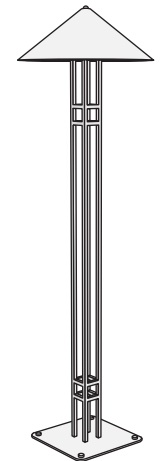

SPECIFICATIONS: PORTABLE FIXTURES (MACMURPHY LAMPS):

ITEM NUMBERS:

MacMurphy
Table
Lamp

AC3113.67
AC3114.67

Lava Cienega
Cienega Ether

MacMurphy
Reading
Lamp

AC3213.67
AC3214.67

Lava Cienega
Cienega Ether

NOTES: MacMurphy Lamps are made from welded tubular and plate steel. The metal fixture is finished with a dark bronze patina and then sealed with a clear lacquer. The Table Lamp has a Hi-Lo thumbswitch on the power cord while the Reading Lamp comes with a floor dimmer switch. Both lamps take 2 standard or smaller light bulbs up to 60W each. The shade is a 1/2" thick fused glass cone shape. NOTE: Glass shades are individually hand-made and feature slightly wavy surfaces and edges. Lamps are ETL Listed.

ALCHEMY
GLASS & LIGHT
www.alchemyglass.com

SPECIFICATIONS: PORTABLE FIXTURES (TRIBE TORCHIERE):

ITEM NUMBERS:

Tribe
Torchiera

AC3313.67
AC3314.67

Lava Cienega
Cienega Ether

NOTES: The Tribe Torchiera is made from welded tubular steel. The metal fixture is sanded and then sealed with a clear lacquer. It comes with a floor dimmer switch and takes 1 standard light bulb up to 250W. The shade is a 1/2" thick fused glass cone shape. NOTE: Glass shades are individually hand-made and feature slightly wavy surfaces and edges. The torchiera is ETL Listed.