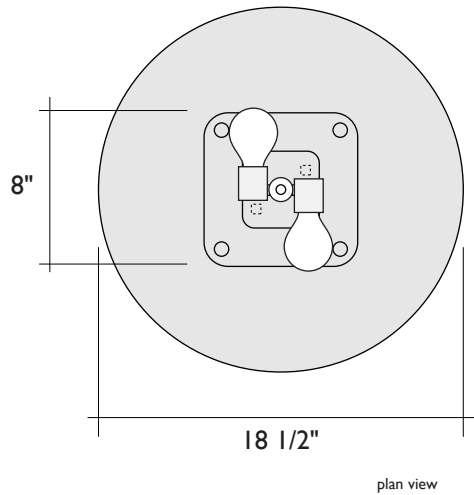

SPECIFICATIONS: PORTABLE FIXTURES (MACMURPHY LAMPS):

ITEM NUMBERS:

MacMurphy
Table
Lamp

AC3113.67
AC3114.67

Lava Cienega
Cienega Ether

MacMurphy
Reading
Lamp

AC3213.67
AC3214.67

Lava Cienega
Cienega Ether

NOTES: MacMurphy Lamps are made from welded tubular and plate steel. The metal fixture is finished with a dark bronze patina and then sealed with a clear lacquer. The Table Lamp has a Hi-Lo thumbswitch on the power cord while the Reading Lamp comes with a floor dimmer switch. Both lamps take 2 standard or smaller light bulbs up to 60W each. The shade is a 1/2" thick fused glass cone shape. NOTE: Glass shades are individually hand-made and feature slightly wavy surfaces and edges. Lamps are ETL Listed.

ALCHEMY
GLASS & LIGHT
www.alchemyglass.com

SPECIFICATIONS: PORTABLE FIXTURES (TRIBE TORCHIERE):

ITEM NUMBERS:

Tribe
Torchiera

AC3313.67
AC3314.67

Lava Cienega
Cienega Ether

NOTES: The Tribe Torchiera is made from welded tubular steel. The metal fixture is sanded and then sealed with a clear lacquer. It comes with a floor dimmer switch and takes 1 standard light bulb up to 250W. The shade is a 1/2" thick fused glass cone shape. NOTE: Glass shades are individually hand-made and feature slightly wavy surfaces and edges. The torchiera is ETL Listed.