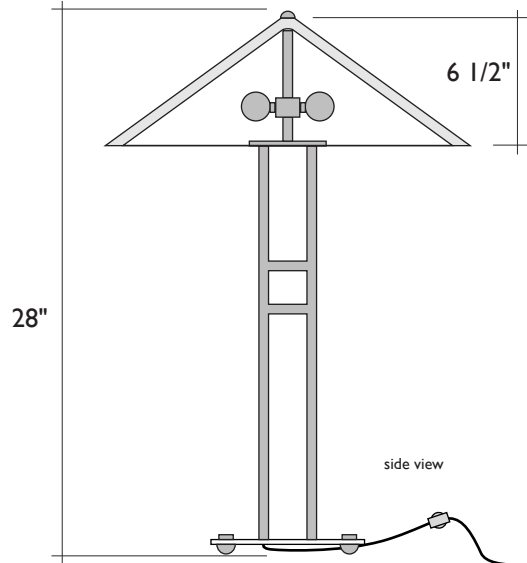

SPECIFICATIONS: PORTABLE FIXTURES (MACMURPHY LAMPS):

ITEM NUMBERS:

MacMurphy
Table
Lamp

AC3113.67
AC3114.67

Lava Cienega
Cienega Ether

MacMurphy
Reading
Lamp

AC3213.67
AC3214.67

Lava Cienega
Cienega Ether

NOTES: MacMurphy Lamps are made from welded tubular and plate steel. The metal fixture is finished with a dark bronze patina and then sealed with a clear lacquer. The Table Lamp has a Hi-Lo thumbswitch on the power cord while the Reading Lamp comes with a floor dimmer switch. Both lamps take 2 standard or smaller light bulbs up to 60W each. The shade is a 1/2" thick fused glass cone shape. NOTE: Glass shades are individually hand-made and feature slightly wavy surfaces and edges. Lamps are ETL Listed.

ALCHEMY
GLASS & LIGHT
www.alchemyglass.com

SPECIFICATIONS: PORTABLE FIXTURES (TRIBE TORCHIERE):

ITEM NUMBERS:

Tribe
Torchiera

AC3313.67
AC3314.67

Lava Cienega
Cienega Ether

NOTES: The Tribe Torchiera is made from welded tubular steel. The metal fixture is sanded and then sealed with a clear lacquer. It comes with a floor dimmer switch and takes 1 standard light bulb up to 250W. The shade is a 1/2" thick fused glass cone shape. NOTE: Glass shades are individually hand-made and feature slightly wavy surfaces and edges. The torchiera is ETL Listed.