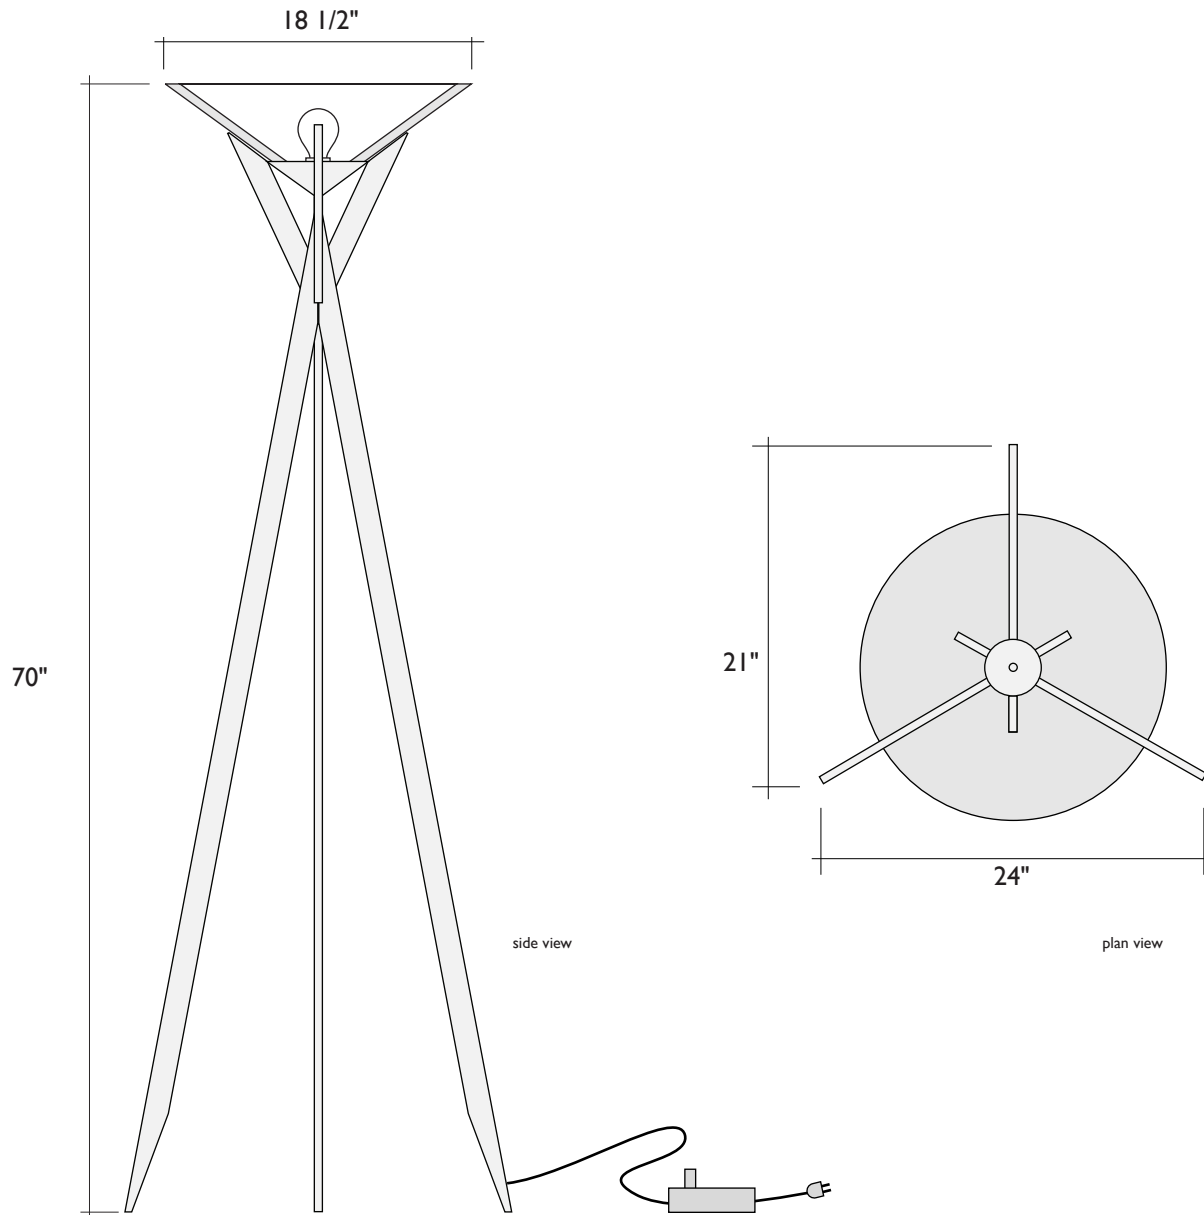

SPECIFICATIONS: PORTABLE FIXTURES (MACMURPHY LAMPS):

ITEM NUMBERS:

MacMurphy
Table
Lamp

AC3113.67
AC3114.67

Lava Cienega
Cienega Ether

MacMurphy
Reading
Lamp

AC3213.67
AC3214.67

Lava Cienega
Cienega Ether

NOTES: MacMurphy Lamps are made from welded tubular and plate steel. The metal fixture is finished with a dark bronze patina and then sealed with a clear lacquer. The Table Lamp has a Hi-Lo thumbswitch on the power cord while the Reading Lamp comes with a floor dimmer switch. Both lamps take 2 standard or smaller light bulbs up to 60W each. The shade is a 1/2" thick fused glass cone shape. NOTE: Glass shades are individually hand-made and feature slightly wavy surfaces and edges. Lamps are ETL Listed.

ALCHEMY
GLASS & LIGHT
www.alchemyglass.com

SPECIFICATIONS: PORTABLE FIXTURES (TRIBE TORCHIERE):

ITEM NUMBERS:

Tribe
Torchiera

AC3313.67
AC3314.67

Lava Cienega
Cienega Ether

NOTES: The Tribe Torchiera is made from welded tubular steel. The metal fixture is sanded and then sealed with a clear lacquer. It comes with a floor dimmer switch and takes 1 standard light bulb up to 250W. The shade is a 1/2" thick fused glass cone shape. NOTE: Glass shades are individually hand-made and feature slightly wavy surfaces and edges. The torchiera is ETL Listed.