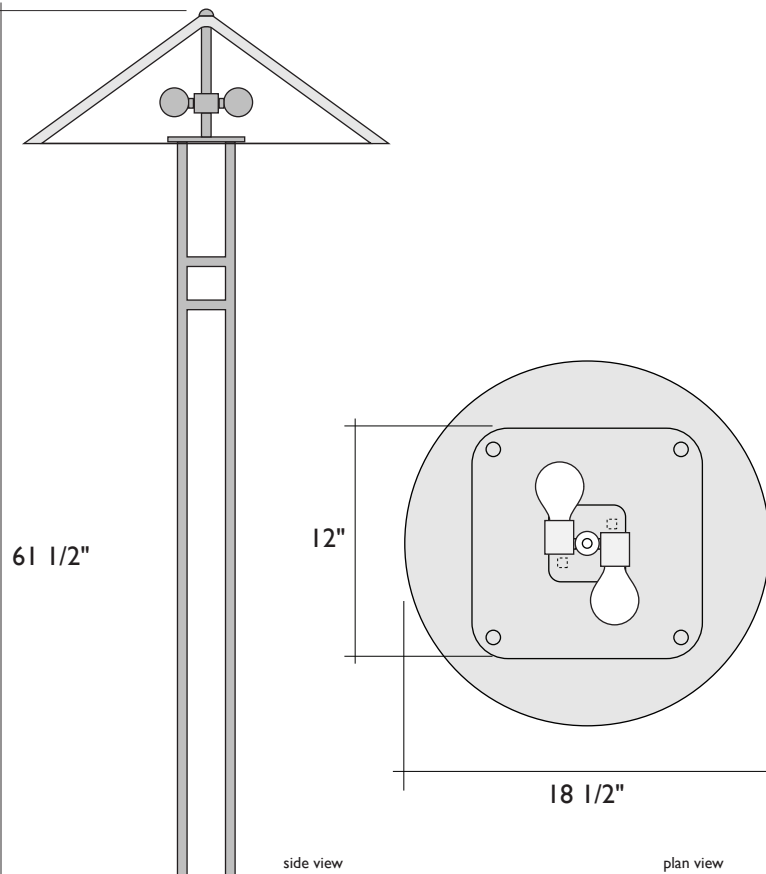

SPECIFICATIONS: PORTABLE FIXTURES (MACMURPHY LAMPS):

ITEM NUMBERS:

MacMurphy
Table
Lamp

AC3113.67
AC3114.67

Lava Cienega
Cienega Ether

MacMurphy
Reading
Lamp

AC3213.67
AC3214.67

Lava Cienega
Cienega Ether

NOTES: MacMurphy Lamps are made from welded tubular and plate steel. The metal fixture is finished with a dark bronze patina and then sealed with a clear lacquer. The Table Lamp has a Hi-Lo thumbswitch on the power cord while the Reading Lamp comes with a floor dimmer switch. Both lamps take 2 standard or smaller light bulbs up to 60W each. The shade is a 1/2" thick fused glass cone shape. NOTE: Glass shades are individually hand-made and feature slightly wavy surfaces and edges. Lamps are ETL Listed.

ALCHEMY
GLASS & LIGHT
www.alchemyglass.com

SPECIFICATIONS: PORTABLE FIXTURES (TRIBE TORCHIERE):

ITEM NUMBERS:

Tribe
Torchiera

AC3313.67
AC3314.67

Lava Cienega
Cienega Ether

NOTES: The Tribe Torchiera is made from welded tubular steel. The metal fixture is sanded and then sealed with a clear lacquer. It comes with a floor dimmer switch and takes 1 standard light bulb up to 250W. The shade is a 1/2" thick fused glass cone shape. NOTE: Glass shades are individually hand-made and feature slightly wavy surfaces and edges. The torchiera is ETL Listed.