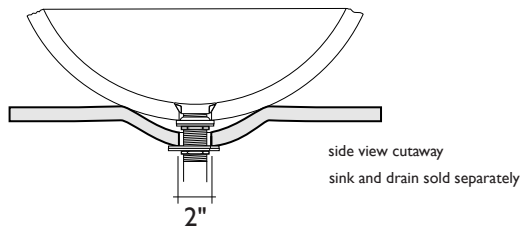

SPECIFICATIONS: GLASS COUNTERTOPS (SLUMPED CENTER):

STANDARD SIZE

SMALLER SIZE

ITEM NUMBERS:

Water Texture

AB2103.81 32 1/2" x 20 1/2"
AB2203.81 26" x 18"

Smooth Fused

AB2105.81 32 1/2" x 20 1/2"
AB2205.81 26" x 18"

Fireworks Cienega

AB2115.81 32 1/2" x 20 1/2"
AB2215.81 26" x 18"

Alchemy also offers plated aluminum vanity bases designed specifically for these glass tops. See "Sculpted Legs Vanity Base Specifications" for more info.

NOTES: Glass countertops are 3/4" thick glass in either single layer (Water Texture) or fused double layer (Smooth Fused and Fireworks Cienega). They have 1' radius corners and slumped center areas to support Alchemy's above-counter round sinks. Countertops are supplied with a C-Washer and extra nut for sink installation with an Alchemy drain assembly (see "C-Washer & Glass Countertop Installation Instructions" for more info). No mounting ring is needed with this type of countertop.

ALCHEMY
GLASS & LIGHT
www.alchemyglass.com

SPECIFICATIONS: STONE COUNTERTOP (CARVED CENTER):

STANDARD SIZE ROUGH-HEWN 3 1/2" THICK

front view

side view cutaway
sink and drain sold separately

plan view

SMALLER SIZE HONED 2" THICK