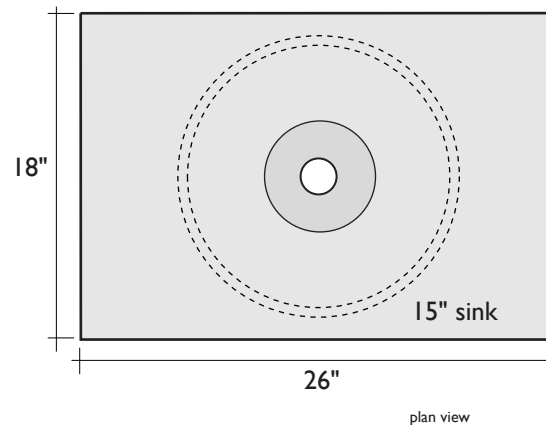

SPECIFICATIONS: GLASS COUNTERTOPS (SLUMPED CENTER):

STANDARD SIZE

SMALLER SIZE

ITEM NUMBERS:

Water Texture

AB2103.81 32 1/2" x 20 1/2"
AB2203.81 26" x 18"

Smooth Fused

AB2105.81 32 1/2" x 20 1/2"
AB2205.81 26" x 18"

ALCHEMY
GLASS & LIGHT
www.alchemyglass.com

SPECIFICATIONS: GLASS COUNTERTOP (FLAT/NO SLUMP):

STANDARD SIZE

SMALLER SIZE

ITEM NUMBERS:

Glacier Glass

AB2102.81

32 1/2" x 20 1/2"

ALCHEMY
GLASS & LIGHT
www.alchemyglass.com

SPECIFICATIONS: STONE COUNTERTOP (CARVED CENTER):

STANDARD SIZE ROUGH-HEWN 3 1/2" THICK

front view

side view cutaway
sink and drain sold separately

plan view

SMALLER SIZE HONED 2" THICK

front view

side view cutaway
sink and drain sold separately

plan view

ITEM NUMBERS:

3 1/2" Rough-Hewn

AB2161.87 32 1/2" x 20 1/2"

2" Honed

AB2262.88 26" x 18"