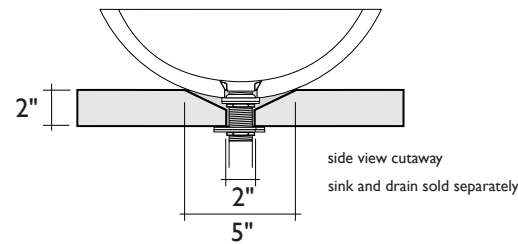

ALCHEMY
GLASS & LIGHT
www.alchemyglass.com

SPECIFICATIONS: GLASS COUNTERTOP (FLAT/NO SLUMP):

STANDARD SIZE

SMALLER SIZE

ITEM NUMBERS:

Glacier Glass

AB2102.81

32 1/2" x 20 1/2"

AB2202.81

26" x 18"

Alchemy also offers plated aluminum vanity bases designed specifically for these glass tops. See "Sculpted Legs Vanity Base Specifications" for more info.

NOTES: Glass countertops are 3/4" thick glass in single layer with gluechipped pattern on underside surface. They have 1' radius corners and 2" holes in the center to accept tail piece of Alchemy's drain assemblies. Flat (no slump) Countertops are supplied with a Brass Donut mounting ring, C-Washer and extra nut for sink installation with an Alchemy drain assembly (see "Brass Donut Installation Instructions" for more info).

ALCHEMY
GLASS & LIGHT
www.alchemyglass.com

SPECIFICATIONS: STONE COUNTERTOP (CARVED CENTER):

STANDARD SIZE ROUGH-HEWN 3 1/2" THICK

front view

side view cutaway
sink and drain sold separately

plan view

SMALLER SIZE HONED 2" THICK

front view

side view cutaway
sink and drain sold separately

plan view

ITEM NUMBERS:

3 1/2" Rough-Hewn

AB2161.87 32 1/2" x 20 1/2"

2" Honed

AB2262.88 26" x 18"