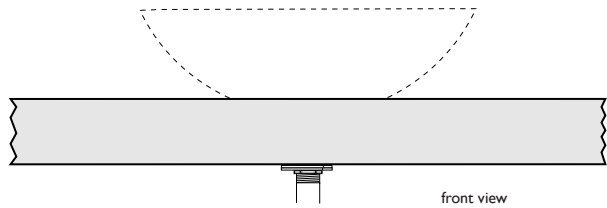

ALCHEMY
GLASS & LIGHT
www.alchemyglass.com

SPECIFICATIONS: GLASS COUNTERTOP (FLAT/NO SLUMP):

STANDARD SIZE

SMALLER SIZE

ITEM NUMBERS:

Glacier Glass

AB2102.81

32 1/2" x 20 1/2"

AB2202.81

26" x 18"

Alchemy also offers plated aluminum vanity bases designed specifically for these glass tops. See "Sculpted Legs Vanity Base Specifications" for more info.

NOTES: Glass countertops are 3/4" thick glass in single layer with gluechipped pattern on underside surface. They have 1' radius corners and 2" holes in the center to accept tail piece of Alchemy's drain assemblies. Flat (no slump) Countertops are supplied with a Brass Donut mounting ring, C-Washer and extra nut for sink installation with an Alchemy drain assembly (see "Brass Donut Installation Instructions" for more info).

ALCHEMY
GLASS & LIGHT
www.alchemyglass.com

SPECIFICATIONS: STONE COUNTERTOP (CARVED CENTER):

STANDARD SIZE ROUGH-HEWN 3 1/2" THICK

front view

side view cutaway
sink and drain sold separately

plan view

SMALLER SIZE HONED 2" THICK