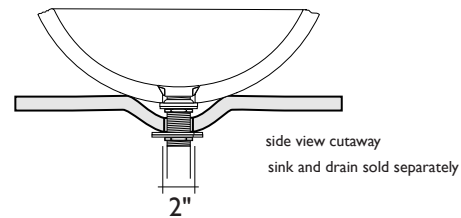

SPECIFICATIONS: GLASS COUNTERTOPS (SLUMPED CENTER):

STANDARD SIZE

SMALLER SIZE

ITEM NUMBERS:

Water Texture

AB2103.81 32 1/2" x 20 1/2"
AB2203.81 26" x 18"

Smooth Fused

AB2105.81 32 1/2" x 20 1/2"
AB2205.81 26" x 18"

Fireworks Cienega

AB2115.81 32 1/2" x 20 1/2"
AB2215.81 26" x 18"

Alchemy also offers plated aluminum vanity bases designed specifically for these glass tops. See "Sculpted Legs Vanity Base Specifications" for more info.

NOTES: Glass countertops are 3/4" thick glass in either single layer (Water Texture) or fused double layer (Smooth Fused and Fireworks Cienega). They have 1' radius corners and slumped center areas to support Alchemy's above-counter round sinks. Countertops are supplied with a C-Washer and extra nut for sink installation with an Alchemy drain assembly (see "C-Washer & Glass Countertop Installation Instructions" for more info). No mounting ring is needed with this type of countertop.

ALCHEMY
GLASS & LIGHT
www.alchemyglass.com

SPECIFICATIONS: STONE COUNTERTOP (CARVED CENTER):

STANDARD SIZE ROUGH-HEWN 3 1/2" THICK

front view

side view cutaway
sink and drain sold separately

plan view

SMALLER SIZE HONED 2" THICK