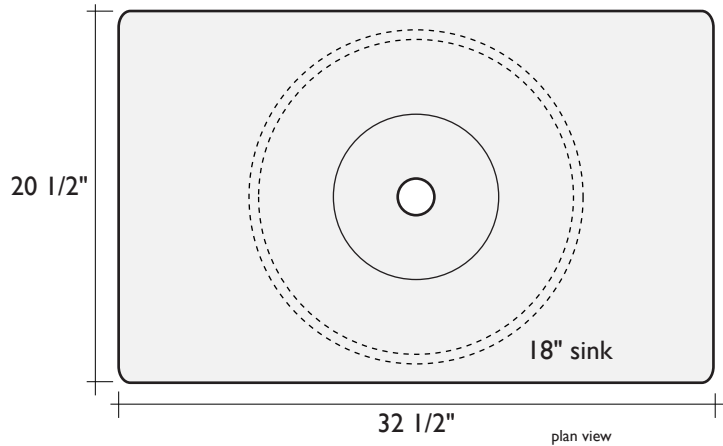

SPECIFICATIONS: GLASS COUNTERTOPS (SLUMPED CENTER):

STANDARD SIZE

SMALLER SIZE

ITEM NUMBERS:

Water Texture

AB2103.81 32 1/2" x 20 1/2"
AB2203.81 26" x 18"

Smooth Fused

AB2105.81 32 1/2" x 20 1/2"
AB2205.81 26" x 18"

Fireworks Cienega

AB2115.81 32 1/2" x 20 1/2"
AB2215.81 26" x 18"

Alchemy also offers plated aluminum vanity bases designed specifically for these glass tops. See "Sculpted Legs Vanity Base Specifications" for more info.