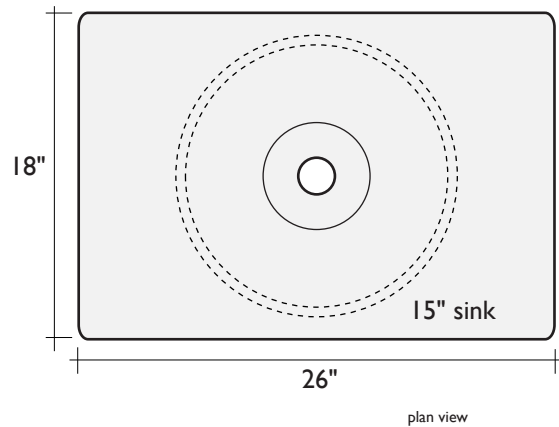

SPECIFICATIONS: GLASS COUNTERTOPS (SLUMPED CENTER):

STANDARD SIZE

SMALLER SIZE

ITEM NUMBERS:

Water Texture

AB2103.81 32 1/2" x 20 1/2"
AB2203.81 26" x 18"

Smooth Fused

AB2105.81 32 1/2" x 20 1/2"
AB2205.81 26" x 18"

Fireworks Cienega

AB2115.81 32 1/2" x 20 1/2"
AB2215.81 26" x 18"

Alchemy also offers plated aluminum vanity bases designed specifically for these glass tops. See "Sculpted Legs Vanity Base Specifications" for more info.

ALCHEMY
GLASS & LIGHT
www.alchemyglass.com

SPECIFICATIONS: STONE COUNTERTOP (CARVED CENTER):

STANDARD SIZE ROUGH-HEWN 3 1/2" THICK

front view

side view cutaway
sink and drain sold separately

plan view

SMALLER SIZE HONED 2" THICK