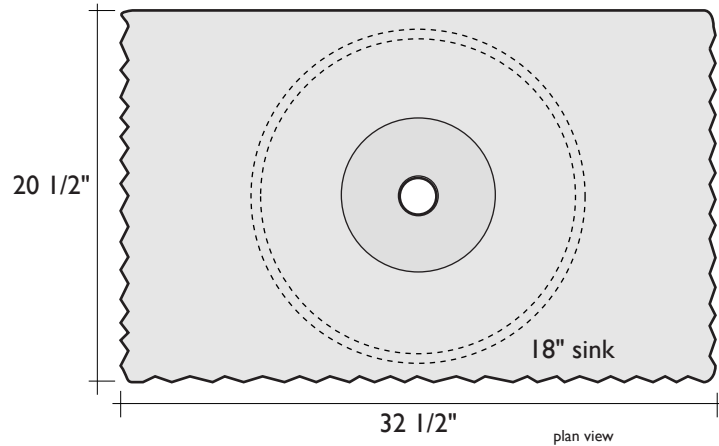

ALCHEMY
GLASS & LIGHT
www.alchemyglass.com

SPECIFICATIONS: STONE COUNTERTOP (CARVED CENTER):

STANDARD SIZE ROUGH-HEWN 3 1/2" THICK

front view

side view cutaway
sink and drain sold separately

plan view

SMALLER SIZE HONED 2" THICK

front view

side view cutaway
sink and drain sold separately

plan view

ITEM NUMBERS:

3 1/2" Rough-Hewn

AB2161.87 32 1/2" x 20 1/2"

2" Honed

AB2262.88 26" x 18"