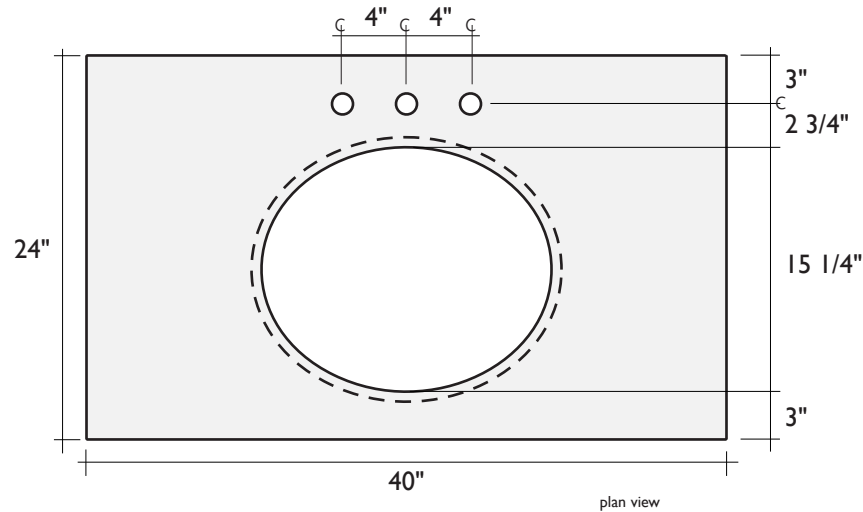

ALCHEMY
GLASS & LIGHT
www.alchemyglass.com

SPECIFICATIONS: STONE COUNTERTOP (CARVED CENTER):

STANDARD SIZE ROUGH-HEWN 3 1/2" THICK

front view

side view cutaway
sink and drain sold separately

plan view

SMALLER SIZE HONED 2" THICK

front view

side view cutaway
sink and drain sold separately

plan view

ITEM NUMBERS:

3 1/2" Rough-Hewn

AB2161.87 32 1/2" x 20 1/2"

2" Honed

AB2262.88 26" x 18"

ALCHEMY
GLASS & LIGHT
www.alchemyglass.com

SPECIFICATIONS: ENZO COUNTERTOP (FOR UNDERMOUNT SINKS):

STANDARD SIZE

ITEM NUMBERS:

40" Standard Top

AB2363.88

40" x 24"

26" Small Top