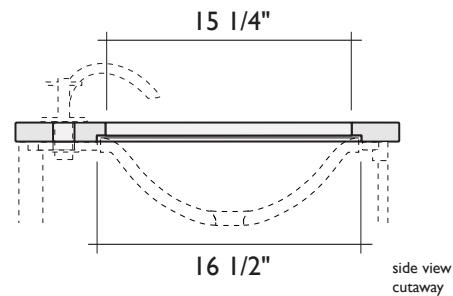

ALCHEMY
GLASS & LIGHT
www.alchemyglass.com

SPECIFICATIONS: STONE COUNTERTOP (CARVED CENTER):

STANDARD SIZE ROUGH-HEWN 3 1/2" THICK

front view

side view cutaway
sink and drain sold separately

plan view

SMALLER SIZE HONED 2" THICK

front view

side view cutaway
sink and drain sold separately

plan view

ITEM NUMBERS:

3 1/2" Rough-Hewn

AB2161.87 32 1/2" x 20 1/2"

2" Honed

AB2262.88 26" x 18"

Alchemy also offers steel vanity bases designed specifically for these stone tops. See "Steel Vanity Base Specifications" for more info.

NOTES: These countertops are French Limestone, a light cream colored porous stone with slight veining. Stones are sealed after carving to protect from spot staining. The larger stone with rough-hewn edge has a coarser grain and small pieces may flake off the roughened edges. The smaller stone has a denser structure that allows the surfaces to be honed to a smooth flat finish. Both have carved out center areas to support our above-counter round sinks. Countertops are supplied with a C-Washer and extra nut for sink installation with an Alchemy drain assembly (see "C-Washer & Stone Countertop Installation Instructions" for more info). No mounting ring is needed with this type of countertop.

ALCHEMY
GLASS & LIGHT
www.alchemyglass.com

SPECIFICATIONS: ENZO COUNTERTOP (FOR UNDERMOUNT SINKS):

STANDARD SIZE

ITEM NUMBERS:

40" Standard Top

AB2363.88

40" x 24"

26" Small Top