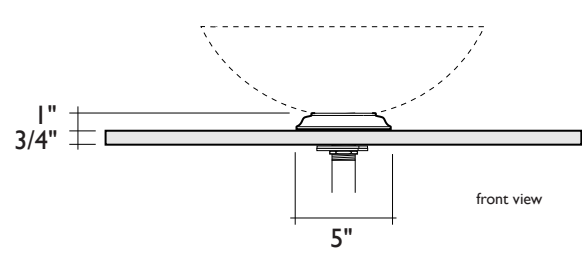

SPECIFICATIONS: GLASS COUNTERTOPS (SLUMPED CENTER):

STANDARD SIZE

SMALLER SIZE

ITEM NUMBERS:

Water Texture

AB2103.81 32 1/2" x 20 1/2"
AB2203.81 26" x 18"

Smooth Fused

AB2105.81 32 1/2" x 20 1/2"
AB2205.81 26" x 18"

ALCHEMY
GLASS & LIGHT
www.alchemyglass.com

SPECIFICATIONS: GLASS COUNTERTOP (FLAT/NO SLUMP):

STANDARD SIZE

SMALLER SIZE

ITEM NUMBERS:

Glacier Glass

AB2102.81

32 1/2" x 20 1/2"

AB2202.81

26" x 18"

Alchemy also offers plated aluminum vanity bases designed specifically for these glass tops. See "Sculpted Legs Vanity Base Specifications" for more info.

NOTES: Glass countertops are 3/4" thick glass in single layer with gluechipped pattern on underside surface. They have 1' radius corners and 2" holes in the center to accept tail piece of Alchemy's drain assemblies. Flat (no slump) Countertops are supplied with a Brass Donut mounting ring, C-Washer and extra nut for sink installation with an Alchemy drain assembly (see "Brass Donut Installation Instructions" for more info).

ALCHEMY
GLASS & LIGHT
www.alchemyglass.com

SPECIFICATIONS: STONE COUNTERTOP (CARVED CENTER):

STANDARD SIZE ROUGH-HEWN 3 1/2" THICK

front view

side view cutaway
sink and drain sold separately

plan view

SMALLER SIZE HONED 2" THICK