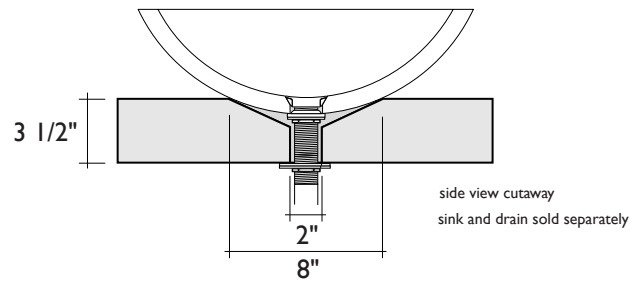

ALCHEMY
GLASS & LIGHT
www.alchemyglass.com

SPECIFICATIONS: GLASS COUNTERTOP (FLAT/NO SLUMP):

STANDARD SIZE

SMALLER SIZE

ITEM NUMBERS:

Glacier Glass

AB2102.81

32 1/2" x 20 1/2"

AB2202.81

26" x 18"

Alchemy also offers plated aluminum vanity bases designed specifically for these glass tops. See "Sculpted Legs Vanity Base Specifications" for more info.

NOTES: Glass countertops are 3/4" thick glass in single layer with gluechipped pattern on underside surface. They have 1' radius corners and 2" holes in the center to accept tail piece of Alchemy's drain assemblies. Flat (no slump) Countertops are supplied with a Brass Donut mounting ring, C-Washer and extra nut for sink installation with an Alchemy drain assembly (see "Brass Donut Installation Instructions" for more info).

ALCHEMY
GLASS & LIGHT
www.alchemyglass.com

SPECIFICATIONS: STONE COUNTERTOP (CARVED CENTER):

STANDARD SIZE ROUGH-HEWN 3 1/2" THICK

front view

side view cutaway
sink and drain sold separately

plan view

SMALLER SIZE HONED 2" THICK

front view

side view cutaway
sink and drain sold separately

plan view

ITEM NUMBERS:

3 1/2" Rough-Hewn

AB2161.87 32 1/2" x 20 1/2"

2" Honed

AB2262.88 26" x 18"