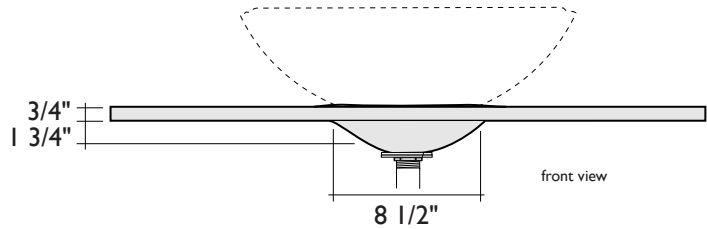

SPECIFICATIONS: GLASS COUNTERTOPS (SLUMPED CENTER):

STANDARD SIZE

SMALLER SIZE

ITEM NUMBERS:

Water Texture

AB2103.81 32 1/2" x 20 1/2"
AB2203.81 26" x 18"

Smooth Fused

AB2105.81 32 1/2" x 20 1/2"
AB2205.81 26" x 18"

Fireworks Cienega

AB2115.81 32 1/2" x 20 1/2"
AB2215.81 26" x 18"

Alchemy also offers plated aluminum vanity bases designed specifically for these glass tops. See "Sculpted Legs Vanity Base Specifications" for more info.

NOTES: Glass countertops are 3/4" thick glass in either single layer (Water Texture) or fused double layer (Smooth Fused and Fireworks Cienega). They have 1' radius corners and slumped center areas to support Alchemy's above-counter round sinks. Countertops are supplied with a C-Washer and extra nut for sink installation with an Alchemy drain assembly (see "C-Washer & Glass Countertop Installation Instructions" for more info). No mounting ring is needed with this type of countertop.

ALCHEMY
GLASS & LIGHT
www.alchemyglass.com

SPECIFICATIONS: STONE COUNTERTOP (CARVED CENTER):

STANDARD SIZE ROUGH-HEWN 3 1/2" THICK

front view

side view cutaway
sink and drain sold separately

plan view

SMALLER SIZE HONED 2" THICK