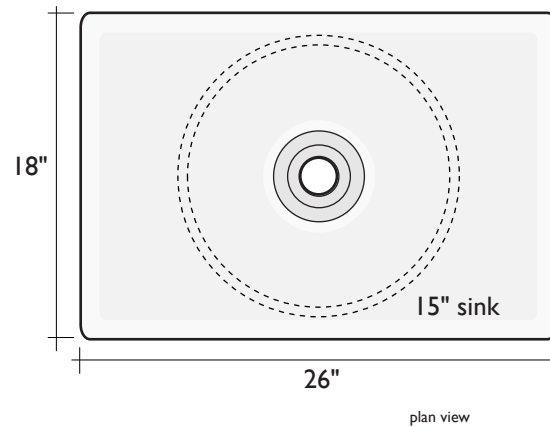

SPECIFICATIONS: GLASS COUNTERTOPS (SLUMPED CENTER):

STANDARD SIZE

SMALLER SIZE

ITEM NUMBERS:

Water Texture

AB2103.81 32 1/2" x 20 1/2"
AB2203.81 26" x 18"

Smooth Fused

AB2105.81 32 1/2" x 20 1/2"
AB2205.81 26" x 18"

ALCHEMY
GLASS & LIGHT
www.alchemyglass.com

SPECIFICATIONS: GLASS COUNTERTOP (FLAT/NO SLUMP):

STANDARD SIZE

SMALLER SIZE

ITEM NUMBERS:

Glacier Glass

AB2102.81

32 1/2" x 20 1/2"

ALCHEMY
GLASS & LIGHT
www.alchemyglass.com

SPECIFICATIONS: STONE COUNTERTOP (CARVED CENTER):

STANDARD SIZE ROUGH-HEWN 3 1/2" THICK

front view

side view cutaway
sink and drain sold separately

plan view

SMALLER SIZE HONED 2" THICK