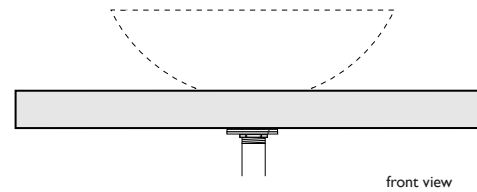

ALCHEMY
GLASS & LIGHT
www.alchemyglass.com

SPECIFICATIONS: STONE COUNTERTOP (CARVED CENTER):

STANDARD SIZE ROUGH-HEWN 3 1/2" THICK

front view

side view cutaway
sink and drain sold separately

plan view

SMALLER SIZE HONED 2" THICK

front view

side view cutaway
sink and drain sold separately

plan view

ITEM NUMBERS:

3 1/2" Rough-Hewn

AB2161.87 32 1/2" x 20 1/2"

2" Honed

AB2262.88 26" x 18"