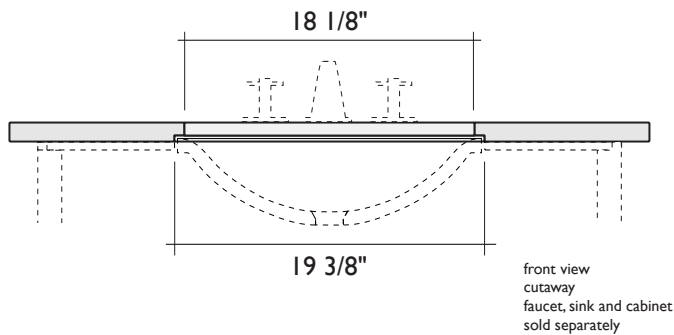

front view

side view cutaway
sink and drain sold separately

plan view

ITEM NUMBERS:

3 1/2" Rough-Hewn

AB2161.87 32 1/2" x 20 1/2"

2" Honed

AB2262.88 26" x 18"

Alchemy also offers steel vanity bases designed specifically for these stone tops. See "Steel Vanity Base Specifications" for more info.

NOTES: These countertops are French Limestone, a light cream colored porous stone with slight veining. Stones are sealed after carving to protect from spot staining. The larger stone with rough-hewn edge has a coarser grain and small pieces may flake off the roughened edges. The smaller stone has a denser structure that allows the surfaces to be honed to a smooth flat finish. Both have carved out center areas to support our above-counter round sinks. Countertops are supplied with a C-Washer and extra nut for sink installation with an Alchemy drain assembly (see "C-Washer & Stone Countertop Installation Instructions" for more info). No mounting ring is needed with this type of countertop.

ALCHEMY
GLASS & LIGHT
www.alchemyglass.com

SPECIFICATIONS: ENZO COUNTERTOP (FOR UNDERMOUNT SINKS):

STANDARD SIZE

ITEM NUMBERS:

40" Standard Top

AB2363.88

40" x 24"

26" Small Top