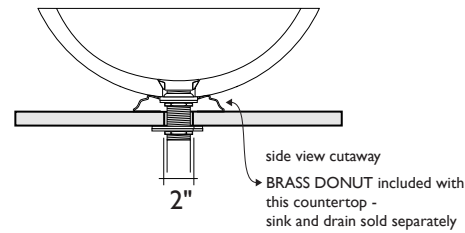

NOTES: Glass countertops are 3/4" thick glass in either single layer (Water Texture) or fused double layer (Smooth Fused and Fireworks Cienega). They have 1' radius corners and slumped center areas to support Alchemy's above-counter round sinks. Countertops are supplied with a C-Washer and extra nut for sink installation with an Alchemy drain assembly (see "C-Washer & Glass Countertop Installation Instructions" for more info). No mounting ring is needed with this type of countertop.

ALCHEMY
GLASS & LIGHT
www.alchemyglass.com

SPECIFICATIONS: GLASS COUNTERTOP (FLAT/NO SLUMP):

STANDARD SIZE

SMALLER SIZE

ITEM NUMBERS:

Glacier Glass

AB2102.81

32 1/2" x 20 1/2"

AB2202.81

26" x 18"

Alchemy also offers plated aluminum vanity bases designed specifically for these glass tops. See "Sculpted Legs Vanity Base Specifications" for more info.

NOTES: Glass countertops are 3/4" thick glass in single layer with gluechipped pattern on underside surface. They have 1' radius corners and 2" holes in the center to accept tail piece of Alchemy's drain assemblies. Flat (no slump) Countertops are supplied with a Brass Donut mounting ring, C-Washer and extra nut for sink installation with an Alchemy drain assembly (see "Brass Donut Installation Instructions" for more info).

ALCHEMY
GLASS & LIGHT
www.alchemyglass.com

SPECIFICATIONS: STONE COUNTERTOP (CARVED CENTER):

STANDARD SIZE ROUGH-HEWN 3 1/2" THICK

front view

side view cutaway
sink and drain sold separately

plan view

SMALLER SIZE HONED 2" THICK