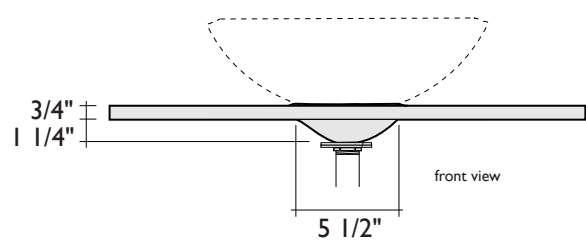

SPECIFICATIONS: GLASS COUNTERTOPS (SLUMPED CENTER):

STANDARD SIZE

SMALLER SIZE

ITEM NUMBERS:

Water Texture

AB2103.81 32 1/2" x 20 1/2"
AB2203.81 26" x 18"

Smooth Fused

AB2105.81 32 1/2" x 20 1/2"
AB2205.81 26" x 18"

Fireworks Cienega

AB2115.81 32 1/2" x 20 1/2"
AB2215.81 26" x 18"

Alchemy also offers plated aluminum vanity bases designed specifically for these glass tops. See "Sculpted Legs Vanity Base Specifications" for more info.

NOTES: Glass countertops are 3/4" thick glass in either single layer (Water Texture) or fused double layer (Smooth Fused and Fireworks Cienega). They have 1' radius corners and slumped center areas to support Alchemy's above-counter round sinks. Countertops are supplied with a C-Washer and extra nut for sink installation with an Alchemy drain assembly (see "C-Washer & Glass Countertop Installation Instructions" for more info). No mounting ring is needed with this type of countertop.

ALCHEMY
GLASS & LIGHT
www.alchemyglass.com

SPECIFICATIONS: STONE COUNTERTOP (CARVED CENTER):

STANDARD SIZE ROUGH-HEWN 3 1/2" THICK

front view

side view cutaway
sink and drain sold separately

plan view

SMALLER SIZE HONED 2" THICK