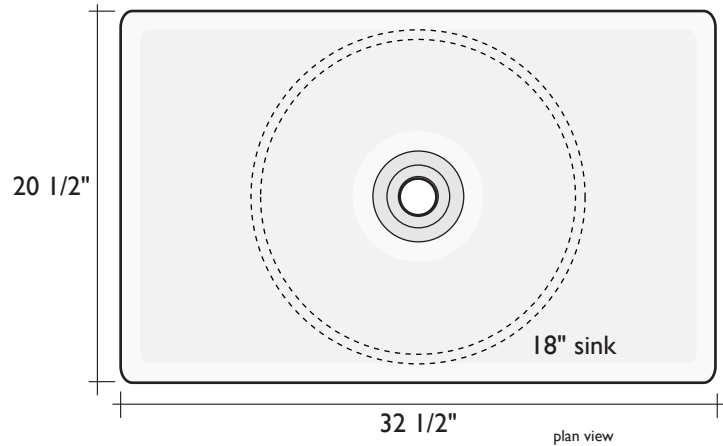

SPECIFICATIONS: GLASS COUNTERTOPS (SLUMPED CENTER):

STANDARD SIZE

SMALLER SIZE

ITEM NUMBERS:

Water Texture

AB2103.81 32 1/2" x 20 1/2"
AB2203.81 26" x 18"

Smooth Fused

AB2105.81 32 1/2" x 20 1/2"
AB2205.81 26" x 18"

Fireworks Cienega

AB2115.81 32 1/2" x 20 1/2"
AB2215.81 26" x 18"

Alchemy also offers plated aluminum vanity bases designed specifically for these glass tops. See "Sculpted Legs Vanity Base Specifications" for more info.

ALCHEMY
GLASS & LIGHT
www.alchemyglass.com

SPECIFICATIONS: GLASS COUNTERTOP (FLAT/NO SLUMP):

STANDARD SIZE

SMALLER SIZE

ITEM NUMBERS:

Glacier Glass

AB2102.81

32 1/2" x 20 1/2"