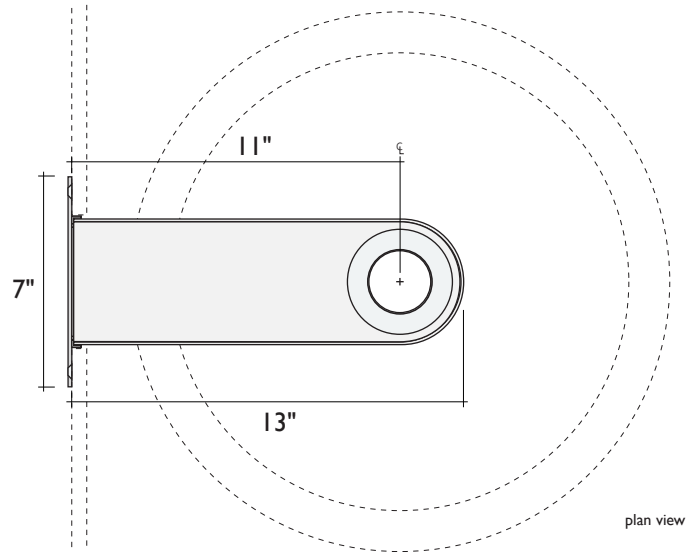

SPECIFICATIONS: WALL-MOUNT ASSEMBLY:

ITEM NUMBERS:

Wall-Mount Assembly

- AB5101.01 Raw - Unfinished
- AB5101.11 Polished Chrome
- AB5101.12 Satin Chrome
- AB5101.21 Polished Brass
- AB5101.22 Satin Brass
- AB5101.23 Antique Brass
- AB5101.31 Polished Nickel
- AB5101.32 Satin Nickel
- AB5101.33 Antique Nickel
- AB5101.43 Antique Copper
- AB5101.51 Polished Gold
- AB5101.52 Satin Gold
- AB5101.64 Oil-Rubbed Bronze
- AB5101.65 Verde

The Wall-Mount Assembly supports both above-counter sink sizes (standard=18" dia., small=15 3/8" dia.).

NOTES: The main component of the Wall-Mount Assembly is a welded steel structure that bolts to the wall behind drywall and/or tile with six (6) lag screws (supplied). A curved brass front shield and top cover (available in a wide range of plated finishes to match other plumbing fixtures) is secured to the structure with plated setscrews. Please see the "Wall-Mount Assembly Installation Instructions for more information.

ALCHEMY
GLASS & LIGHT
www.alchemyglass.com

SPECIFICATIONS: COUNTER BRACKETS:

assembly view

plan view

side view cutaway

front view

ITEM NUMBERS:

Counter Brackets

AB5201.01
AB5201.11

Raw - Unfinished
Polished Chrome

The Counter Brackets are stocked in Polished Chrome and Unfinished only. Other finishes are available on a custom basis.

NOTES: The Counter Bracket system has a steel bracket with solid steel rods attached that bolts to the wall. A plated Brass bracket cover and "U" shaped tube fits over the rods to create the combination counter bracket and towel rack. The plated "U" shape is held in place by 4 rubber bumpers that thread through the tube into the steel rods. They also adjust to level the countertop that will be supported by the counter brackets. Shown above with 26" x 18" countertop. For more information see "Counter Bracket Installation Instructions."