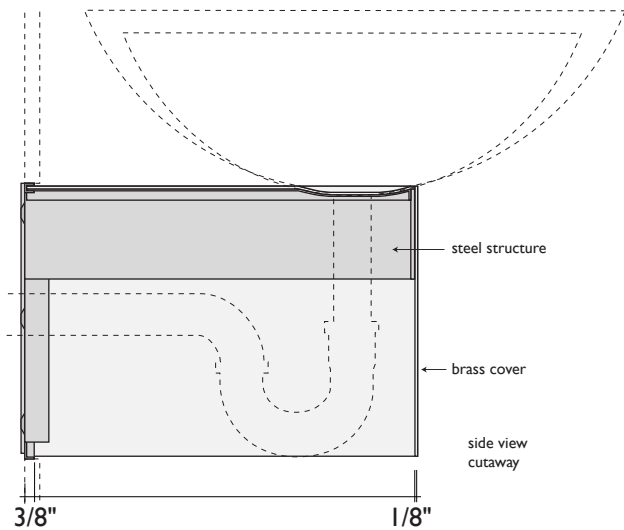

SPECIFICATIONS: WALL-MOUNT ASSEMBLY:

ITEM NUMBERS:

Wall-Mount Assembly

- AB5101.01 Raw - Unfinished
- AB5101.11 Polished Chrome
- AB5101.12 Satin Chrome
- AB5101.21 Polished Brass
- AB5101.22 Satin Brass
- AB5101.23 Antique Brass
- AB5101.31 Polished Nickel
- AB5101.32 Satin Nickel
- AB5101.33 Antique Nickel
- AB5101.43 Antique Copper
- AB5101.51 Polished Gold
- AB5101.52 Satin Gold
- AB5101.64 Oil-Rubbed Bronze
- AB5101.65 Verde

The Wall-Mount Assembly supports both above-counter sink sizes (standard=18" dia., small=15 3/8" dia.).

NOTES: The main component of the Wall-Mount Assembly is a welded steel structure that bolts to the wall behind drywall and/or tile with six (6) lag screws (supplied). A curved brass front shield and top cover (available in a wide range of plated finishes to match other plumbing fixtures) is secured to the structure with plated setscrews. Please see the "Wall-Mount Assembly Installation Instructions for more information.

ALCHEMY
GLASS & LIGHT
www.alchemyglass.com

SPECIFICATIONS: COUNTER BRACKETS:

assembly view

plan view

side view cutaway

front view

ITEM NUMBERS:

Counter Brackets

AB5201.01
AB5201.11

Raw - Unfinished
Polished Chrome

The Counter Brackets are stocked in Polished Chrome and Unfinished only. Other finishes are available on a custom basis.

NOTES: The Counter Bracket system has a steel bracket with solid steel rods attached that bolts to the wall. A plated Brass bracket cover and "U" shaped tube fits over the rods to create the combination counter bracket and towel rack. The plated "U" shape is held in place by 4 rubber bumpers that thread through the tube into the steel rods. They also adjust to level the countertop that will be supported by the counter brackets. Shown above with 26" x 18" countertop. For more information see "Counter Bracket Installation Instructions."