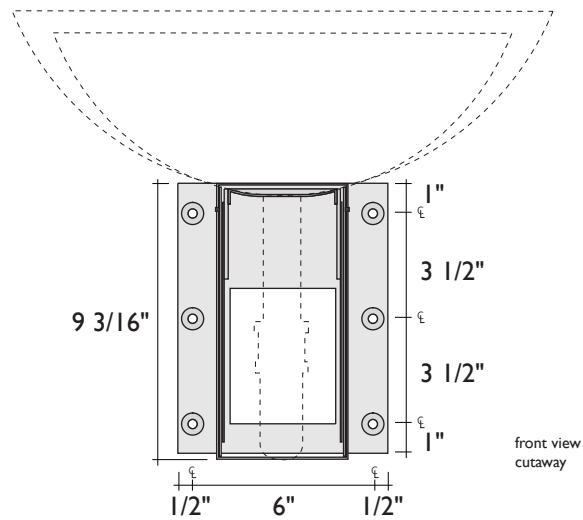

SPECIFICATIONS: WALL-MOUNT ASSEMBLY:

ITEM NUMBERS:

Wall-Mount Assembly

- AB5101.01 Raw - Unfinished
- AB5101.11 Polished Chrome
- AB5101.12 Satin Chrome
- AB5101.21 Polished Brass
- AB5101.22 Satin Brass
- AB5101.23 Antique Brass
- AB5101.31 Polished Nickel
- AB5101.32 Satin Nickel
- AB5101.33 Antique Nickel
- AB5101.43 Antique Copper
- AB5101.51 Polished Gold
- AB5101.52 Satin Gold
- AB5101.64 Oil-Rubbed Bronze
- AB5101.65 Verde

The Wall-Mount Assembly supports both above-counter sink sizes (standard=18" dia., small=15 3/8" dia.).

NOTES: The main component of the Wall-Mount Assembly is a welded steel structure that bolts to the wall behind drywall and/or tile with six (6) lag screws (supplied). A curved brass front shield and top cover (available in a wide range of plated finishes to match other plumbing fixtures) is secured to the structure with plated setscrews. Please see the "Wall-Mount Assembly Installation Instructions for more information.

ALCHEMY
GLASS & LIGHT
www.alchemyglass.com

SPECIFICATIONS: COUNTER BRACKETS:

assembly view

plan view

side view cutaway

front view

ITEM NUMBERS:

Counter Brackets

AB5201.01
AB5201.11

Raw - Unfinished
Polished Chrome

The Counter Brackets are stocked in Polished Chrome and Unfinished only. Other finishes are available on a custom basis.

NOTES: The Counter Bracket system has a steel bracket with solid steel rods attached that bolts to the wall. A plated Brass bracket cover and "U" shaped tube fits over the rods to create the combination counter bracket and towel rack. The plated "U" shape is held in place by 4 rubber bumpers that thread through the tube into the steel rods. They also adjust to level the countertop that will be supported by the counter brackets. Shown above with 26" x 18" countertop. For more information see "Counter Bracket Installation Instructions."