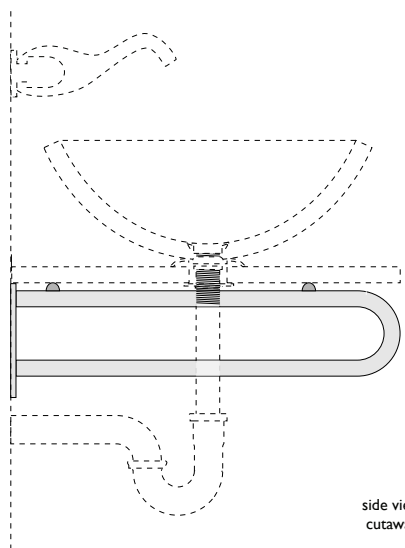

SPECIFICATIONS: WALL-MOUNT ASSEMBLY:

ITEM NUMBERS:

Wall-Mount Assembly

- AB5101.01 Raw - Unfinished
- AB5101.11 Polished Chrome
- AB5101.12 Satin Chrome
- AB5101.21 Polished Brass
- AB5101.22 Satin Brass
- AB5101.23 Antique Brass
- AB5101.31 Polished Nickel
- AB5101.32 Satin Nickel
- AB5101.33 Antique Nickel
- AB5101.43 Antique Copper
- AB5101.51 Polished Gold
- AB5101.52 Satin Gold
- AB5101.64 Oil-Rubbed Bronze
- AB5101.65 Verde

The Wall-Mount Assembly supports both above-counter sink sizes (standard=18" dia., small=15 3/8" dia.).

NOTES: The main component of the Wall-Mount Assembly is a welded steel structure that bolts to the wall behind drywall and/or tile with six (6) lag screws (supplied). A curved brass front shield and top cover (available in a wide range of plated finishes to match other plumbing fixtures) is secured to the structure with plated setscrews. Please see the "Wall-Mount Assembly Installation Instructions for more information.

ALCHEMY
GLASS & LIGHT
www.alchemyglass.com

SPECIFICATIONS: COUNTER BRACKETS:

assembly view

plan view

side view cutaway

front view

ITEM NUMBERS:

Counter Brackets

AB5201.01
AB5201.11

Raw - Unfinished
Polished Chrome

The Counter Brackets are stocked in Polished Chrome and Unfinished only. Other finishes are available on a custom basis.

NOTES: The Counter Bracket system has a steel bracket with solid steel rods attached that bolts to the wall. A plated Brass bracket cover and "U" shaped tube fits over the rods to create the combination counter bracket and towel rack. The plated "U" shape is held in place by 4 rubber bumpers that thread through the tube into the steel rods. They also adjust to level the countertop that will be supported by the counter brackets. Shown above with 26" x 18" countertop. For more information see "Counter Bracket Installation Instructions."