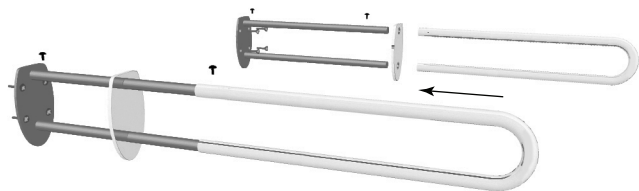

SPECIFICATIONS: WALL-MOUNT ASSEMBLY:

ITEM NUMBERS:

Wall-Mount Assembly

- AB5101.01 Raw - Unfinished
- AB5101.11 Polished Chrome
- AB5101.12 Satin Chrome
- AB5101.21 Polished Brass
- AB5101.22 Satin Brass
- AB5101.23 Antique Brass
- AB5101.31 Polished Nickel
- AB5101.32 Satin Nickel
- AB5101.33 Antique Nickel
- AB5101.43 Antique Copper
- AB5101.51 Polished Gold
- AB5101.52 Satin Gold
- AB5101.64 Oil-Rubbed Bronze
- AB5101.65 Verde

The Wall-Mount Assembly supports both above-counter sink sizes (standard=18" dia., small=15 3/8" dia.).

NOTES: The main component of the Wall-Mount Assembly is a welded steel structure that bolts to the wall behind drywall and/or tile with six (6) lag screws (supplied). A curved brass front shield and top cover (available in a wide range of plated finishes to match other plumbing fixtures) is secured to the structure with plated setscrews. Please see the "Wall-Mount Assembly Installation Instructions for more information.

ALCHEMY
GLASS & LIGHT
www.alchemyglass.com

SPECIFICATIONS: COUNTER BRACKETS:

assembly view

plan view

side view cutaway

front view

ITEM NUMBERS:

Counter Brackets

AB5201.01
AB5201.11

Raw - Unfinished
Polished Chrome

The Counter Brackets are stocked in Polished Chrome and Unfinished only. Other finishes are available on a custom basis.

NOTES: The Counter Bracket system has a steel bracket with solid steel rods attached that bolts to the wall. A plated Brass bracket cover and "U" shaped tube fits over the rods to create the combination counter bracket and towel rack. The plated "U" shape is held in place by 4 rubber bumpers that thread through the tube into the steel rods. They also adjust to level the countertop that will be supported by the counter brackets. Shown above with 26" x 18" countertop. For more information see "Counter Bracket Installation Instructions."