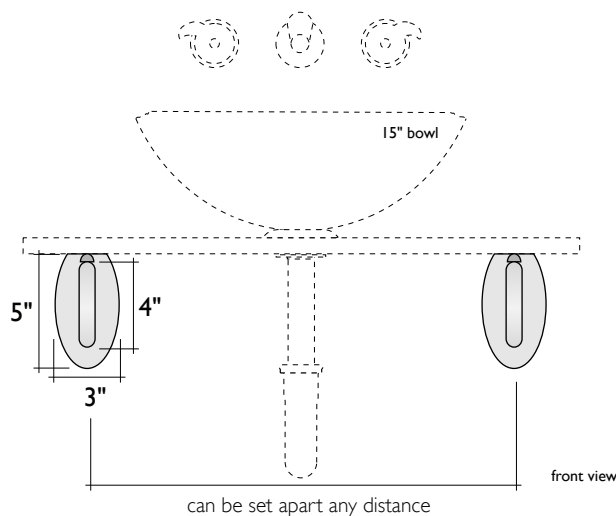

The Wall-Mount Assembly supports both above-counter sink sizes (standard=18" dia., small=15 3/8" dia.).

NOTES: The main component of the Wall-Mount Assembly is a welded steel structure that bolts to the wall behind drywall and/or tile with six (6) lag screws (supplied). A curved brass front shield and top cover (available in a wide range of plated finishes to match other plumbing fixtures) is secured to the structure with plated setscrews. Please see the "Wall-Mount Assembly Installation Instructions for more information.

ALCHEMY
GLASS & LIGHT
www.alchemyglass.com

SPECIFICATIONS: COUNTER BRACKETS:

assembly view

plan view

side view cutaway

front view

ITEM NUMBERS:

Counter Brackets