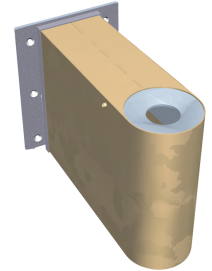

SPECIFICATIONS: WALL-MOUNT ASSEMBLY:

ITEM NUMBERS:

Wall-Mount Assembly

- AB5101.01 Raw - Unfinished
- AB5101.11 Polished Chrome
- AB5101.12 Satin Chrome
- AB5101.21 Polished Brass
- AB5101.22 Satin Brass
- AB5101.23 Antique Brass
- AB5101.31 Polished Nickel
- AB5101.32 Satin Nickel
- AB5101.33 Antique Nickel
- AB5101.43 Antique Copper
- AB5101.51 Polished Gold
- AB5101.52 Satin Gold
- AB5101.64 Oil-Rubbed Bronze
- AB5101.65 Verde

The Wall-Mount Assembly supports both above-counter sink sizes (standard=18" dia., small=15 3/8" dia.).

NOTES: The main component of the Wall-Mount Assembly is a welded steel structure that bolts to the wall behind drywall and/or tile with six (6) lag screws (supplied). A curved brass front shield and top cover (available in a wide range of plated finishes to match other plumbing fixtures) is secured to the structure with plated setscrews. Please see the "Wall-Mount Assembly Installation Instructions for more information.

ALCHEMY
GLASS & LIGHT
www.alchemyglass.com

SPECIFICATIONS: COUNTER BRACKETS:

assembly view

plan view

side view cutaway

front view

ITEM NUMBERS:

Counter Brackets

AB5201.01
AB5201.11

Raw - Unfinished
Polished Chrome

The Counter Brackets are stocked in Polished Chrome and Unfinished only. Other finishes are available on a custom basis.

NOTES: The Counter Bracket system has a steel bracket with solid steel rods attached that bolts to the wall. A plated Brass bracket cover and "U" shaped tube fits over the rods to create the combination counter bracket and towel rack. The plated "U" shape is held in place by 4 rubber bumpers that thread through the tube into the steel rods. They also adjust to level the countertop that will be supported by the counter brackets. Shown above with 26" x 18" countertop. For more information see "Counter Bracket Installation Instructions."