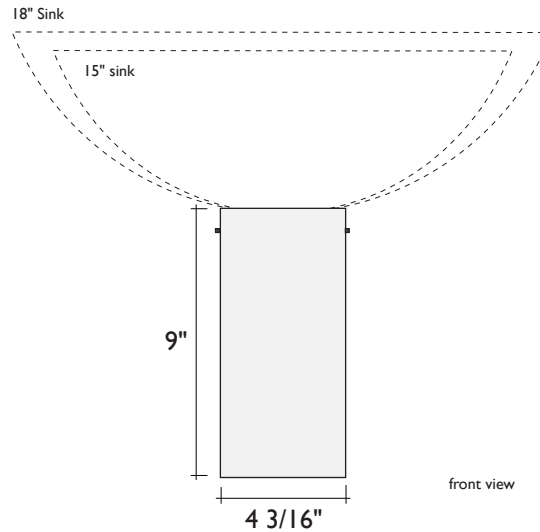

SPECIFICATIONS: WALL-MOUNT ASSEMBLY:

ITEM NUMBERS:

Wall-Mount Assembly

- AB5101.01 Raw - Unfinished
- AB5101.11 Polished Chrome
- AB5101.12 Satin Chrome
- AB5101.21 Polished Brass
- AB5101.22 Satin Brass
- AB5101.23 Antique Brass
- AB5101.31 Polished Nickel
- AB5101.32 Satin Nickel
- AB5101.33 Antique Nickel
- AB5101.43 Antique Copper
- AB5101.51 Polished Gold
- AB5101.52 Satin Gold
- AB5101.64 Oil-Rubbed Bronze
- AB5101.65 Verde

The Wall-Mount Assembly supports both above-counter sink sizes (standard=18" dia., small=15 3/8" dia.).

NOTES: The main component of the Wall-Mount Assembly is a welded steel structure that bolts to the wall behind drywall and/or tile with six (6) lag screws (supplied). A curved brass front shield and top cover (available in a wide range of plated finishes to match other plumbing fixtures) is secured to the structure with plated setscrews. Please see the "Wall-Mount Assembly Installation Instructions for more information.

ALCHEMY
GLASS & LIGHT
www.alchemyglass.com

SPECIFICATIONS: COUNTER BRACKETS:

assembly view

plan view

side view cutaway

front view

ITEM NUMBERS:

Counter Brackets