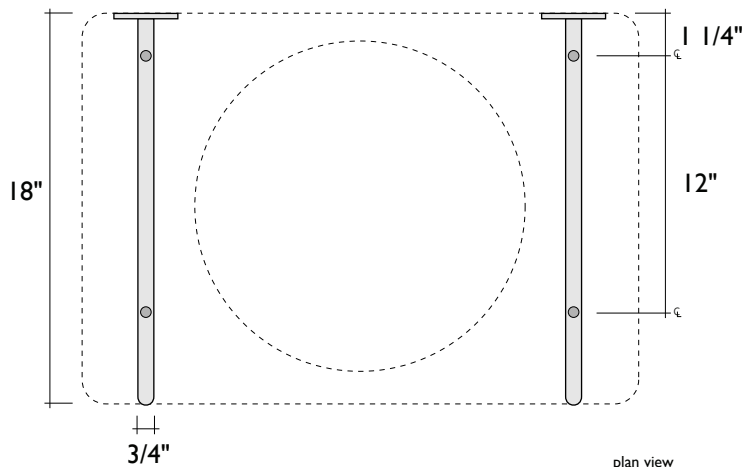

The Wall-Mount Assembly supports both above-counter sink sizes (standard=18" dia., small=15 3/8" dia.).

NOTES: The main component of the Wall-Mount Assembly is a welded steel structure that bolts to the wall behind drywall and/or tile with six (6) lag screws (supplied). A curved brass front shield and top cover (available in a wide range of plated finishes to match other plumbing fixtures) is secured to the structure with plated setscrews. Please see the "Wall-Mount Assembly Installation Instructions for more information.

ALCHEMY
GLASS & LIGHT
www.alchemyglass.com

SPECIFICATIONS: COUNTER BRACKETS:

assembly view

plan view

side view cutaway

front view

ITEM NUMBERS:

Counter Brackets