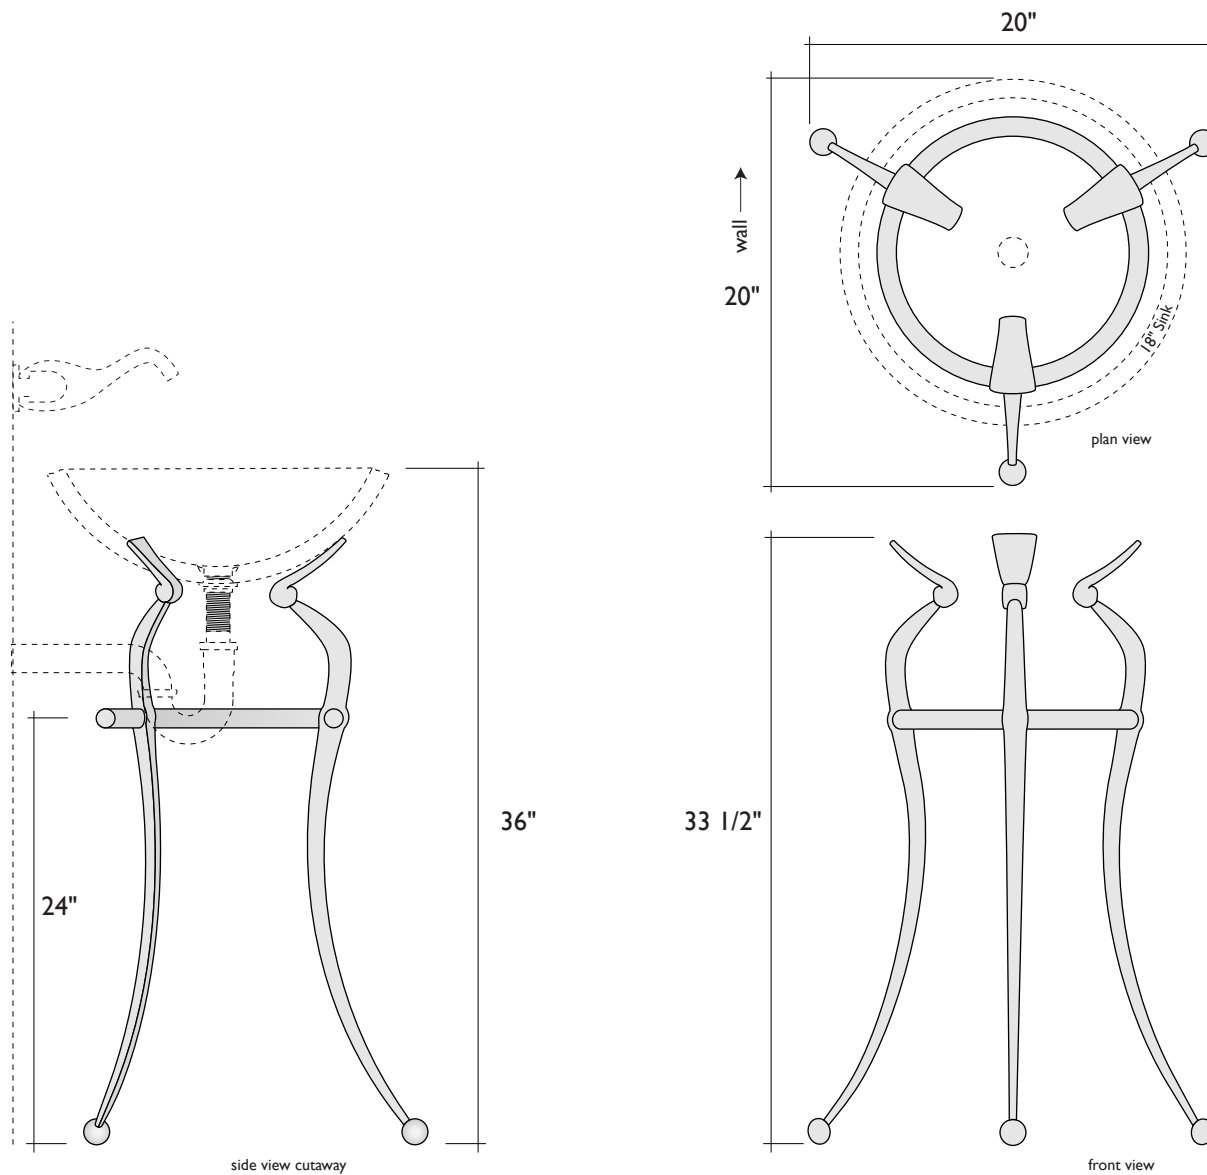

SPECIFICATIONS: CAST BRONZE PEDESTAL:

ITEM NUMBERS:

3 Leg
Pedestal

AB3701.68

Bronze Patina

It is possible to order the Alchemy drain assembly with different finishes for the tail piece and drain cap. For example, If the Pedestal will be supporting Alchemy's Pure Gold sink, order the combination Gold/Oil-Rubbed Bronze Drain Assembly to have the tailpiece match the Pedestal and the cap match the sink.

NOTES: The Cast Bronze Pedestal is a single piece 3-legged pedestal shell-cast in solid bronze and finished with a hand-rubbed patina. Pieces are shipped from Alchemy with a coating of paste wax which can be buffed and/or reapplied at any time the piece starts to look a little dull. The Bronze Pedestal supports the 18" (standard size) above-counter Alchemy bowl - the 15" bowl and oval undermount sinks do not fit in this pedestal. Be sure to order the P-Trap and drain tail piece in Oil-Rubbed Bronze to match the Pedestal's patina.